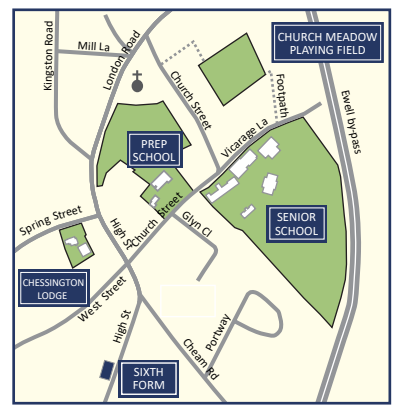

PREP SCHOOL

Ewell Castle Preparatory School
 Glyn House
 11 Church Street
 Ewell
 Epsom
 Surrey, KT17 2AP
 Tel: 020 8394 3579

SIXTH FORM

Fitzalan House
 62 High Street
 Ewell
 KT17 1RL

Student Entrance

Ewell Castle Chessington Lodge
 Foundation Stage
 Spring Street
 Ewell
 Epsom
 Surrey, KT17 1TZ