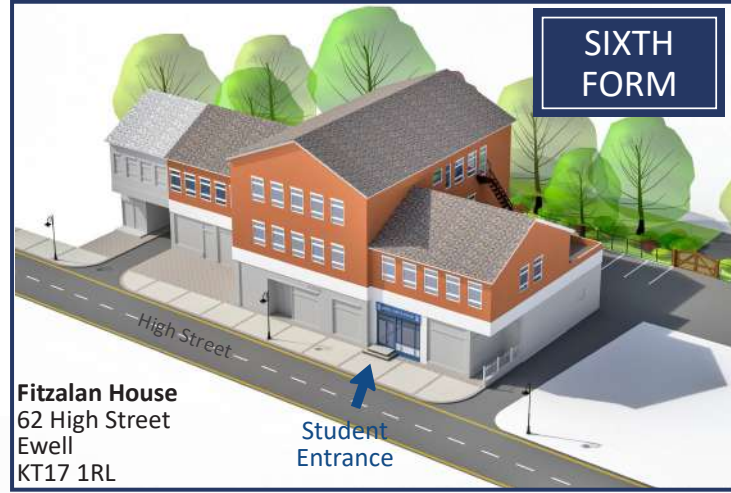

SIXTH FORM

Fitzalan House
62 High Street
Ewell
KT17 1RL

Student Entrance