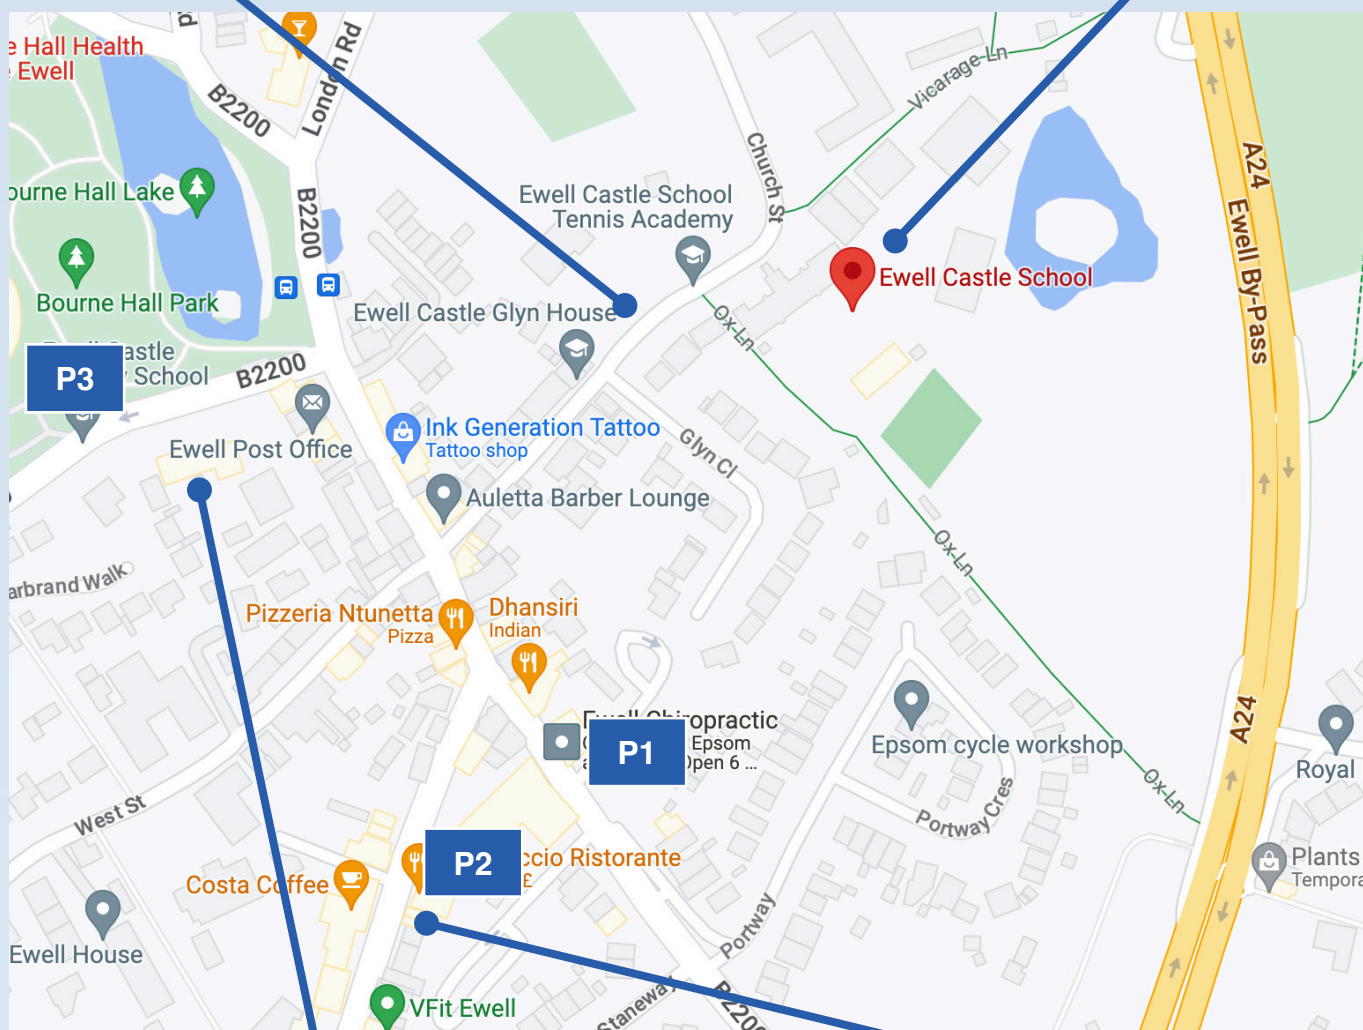

**Glyn House,
Church Street, Ewell, KT17 2AP**
Preparatory School
(Reception to Year 6)

**The Castle,
Church Street, Ewell, KT17 2AW**
Senior School and Sixth Form
(Year 7 to Year 13)

**Chessington Lodge,
Spring Street, Ewell, KT17 1TZ**
Sixth Form

**Fitzalan House,
62 High Street, Ewell, KT17 1RL**
Sixth Form and Administration Offices

Pay and Display Parking in Ewell Village:

- P1** Dorset House Car Park 9A Cheam Road, Ewell, KT17 1SP (68 spaces)
- P2** High Street Car Park Ewell, KT17 1SN (behind Sainsbury's Local) (46 spaces)
- P3** Bourne Hall Car Park Spring Street, Ewell, KT17 1UF (101 spaces)